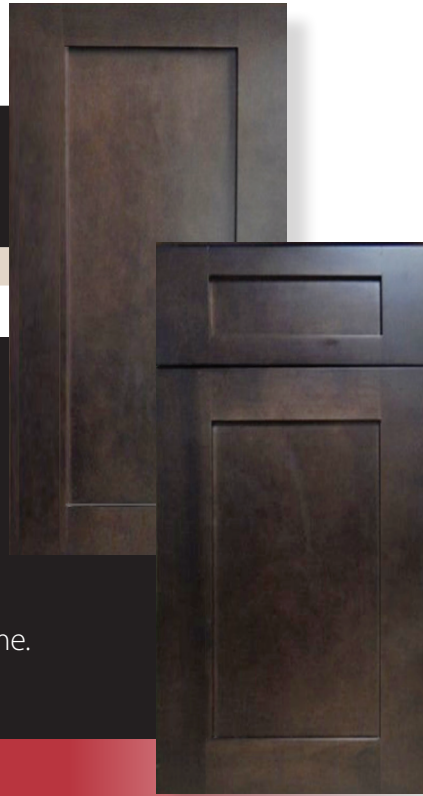

Jamestown

Cabinetry Collection

KUNALKITCHENS

Jamestown

Cabinetry Collection

Overview

- For mission appeal, select this flat recessed center panel door.
- Simple detail, exceptional quality and superior value are expressed in Jamestown.
- This line features solid Birch doors and cabinet face frames.
- This Jamestown Kitchen will add warmth and charm to your home.

Full Overlay Doors

Soft Close Drawer

Cabinet Specifications

- **Wood Specie:** Birch
- **Style:** Full overlay
- **Finish:** Espresso
- **Door/Drawer Front:** 5-piece flat recessed MDF center panel door and drawer front; mortise and tenon joint construction.
- **Face Frame:** 1 5/8" wide by 3/4" thick solid wood doweled and glued. Face frame is dadoed to receive side panels.
- **Box Construction:** 1/2" plywood sides with matching wood veneer exterior and 1/4" back panel with hanging rails.
- **Drawer Box:** 5/8" solid wood dovetail drawer box with fully captured 1/2" plywood bottom.
- **Cabinet Interior:** Natural birch wood veneer finished interior.
- **Shelves:** Fully adjustable 3/4" plywood shelves for wall and base cabinets with metal shelf clips.
- **Hinges:** Six way adjustable heavy duty steel concealed hinges with integrated soft close.
- **Drawer Guides:** Heavy duty steel undermount full extension guides with soft close feature and Quick Clips.