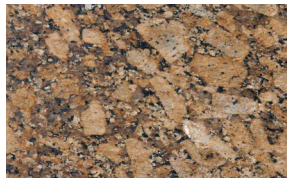

## AMHERST VANITY WITH TOE KICK

Description	Depth
V2421B – White – 2 doors w/1 bottom drawer	21"
V3021B – White – 2 doors w/1 bottom drawer	21"
V3621B – White – 2 doors w/1 bottom drawer	21"
VDB12 – White – 3 drawer base	21"
VDB15 – White – 3 drawer base	21"
BF3 – White – Base Filler	-

## GRANITE / QUARTZ VANITY TOP OPTIONS

Black pearl (GR) - 1

Giallo Fiorito (GR) - 1

Santa Cecelia Light (GR) - 1

Carrara White (Q) - 2

Width	Depth	# of Bowls
25"	22"	1
31"	22"	1
37"	22"	1
49"	22"	1

Granite top comes with backsplash and preinstalled white oval bowl, 3 cm will come with rectangular bowls. Tops are predrilled with 8" center faucet holes. Faucets sold separately. Matching side splashes available.