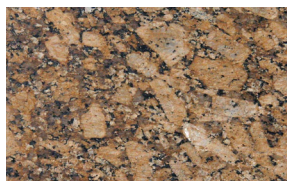

In-Stock Collection

With Optional Matching Mirror and Granite Top

JAMESTOWN VANITY WITH LEGS

Description	Depth
V2421B – White – 2 doors w/1 bottom drawer	21"
V3021B – White – 2 doors w/1 bottom drawer	21"
V3621B – White – 2 doors w/1 bottom drawer	21"
VDB12 – White – 3 drawer base	21"
VDB15 – White – 3 drawer base	21"
BF3 – White – Base Filler	-

Description
MR2434, MR3034 - Framed Wall Mirror

GRANITE / QUARTZ VANITY TOP OPTIONS

Black pearl (GR) - 1

Giallo Fiorito (GR) - 1

Santa Cecelia Light (GR) - 1

Carrara White (Q) - 2

Width	Depth	# of Bowls
25"	22"	1
31"	22"	1
37"	22"	1
49"	22"	1

Granite top comes with backsplash and preinstalled white oval bowl, 3 cm will come with rectangular bowls. Tops are predrilled with 8" center faucet holes. Faucets sold separately. Matching side splashes available.