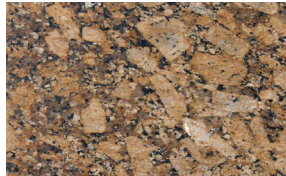

## NORFOLK VANITY WITH LEGS

Description	Depth
V2421B – White – 2 doors w/1 bottom drawer	21"
V3021B – White – 2 doors w/1 bottom drawer	21"
V3621B – White – 2 doors w/1 bottom drawer	21"
VDB12 – White – 3 drawer base	21"
VDB15 – White – 3 drawer base	21"
BF3 – White – Base Filler	-

## GRANITE / QUARTZ VANITY TOP OPTIONS

Black pearl (GR) - 1

Giallo Fiorito (GR) - 1

Santa Cecelia Light (GR) - 1

Carrara White (Q) - 2

Width	Depth	# of Bowls
25"	22"	1
31"	22"	1
37"	22"	1
49"	22"	1

Granite top comes with backsplash and preinstalled white oval bowl, 3 cm will come with rectangular bowls. Tops are predrilled with 8" center faucet holes. Faucets sold separately. Matching side splashes available.