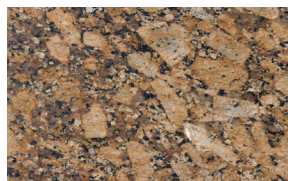

## NORFOLK VANITY WITH TOE KICK

Description	Depth
V2421B – White – 2 doors w/1 bottom drawer	21"
V3021B – White – 2 doors w/1 bottom drawer	21"
V3621B – White – 2 doors w/1 bottom drawer	21"
VDB12 – White – 3 drawer base	21"
VDB15 – White – 3 drawer base	21"
BF3 – White – Base Filler	-

## GRANITE / QUARTZ VANITY TOP OPTIONS

Black pearl (GR) - 1

Giallo Fiorito (GR) - 1

Santa Cecelia Light (GR) - 1

Carrara White (Q) - 2

Width	Depth	# of Bowls
25"	22"	1
31"	22"	1
37"	22"	1
49"	22"	1

Granite top comes with backsplash and preinstalled white oval bowl, 3 cm will come with rectangular bowls. Tops are predrilled with 8" center faucet holes. Faucets sold separately. Matching side splashes available.