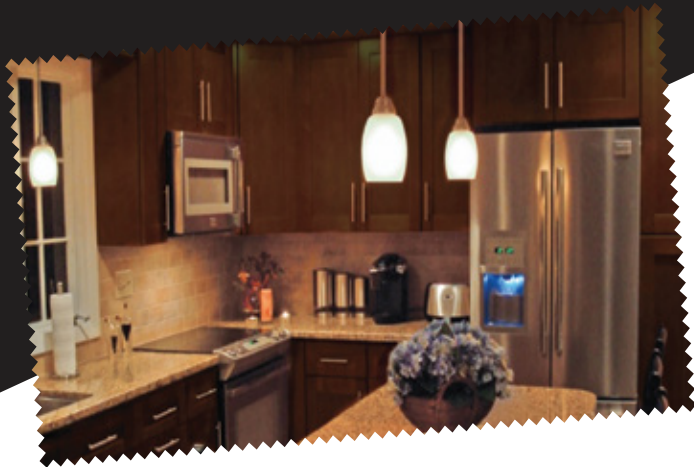

KK
KUNALKITCHENS

Yorktown

Cabinetry Collection

Yorktown

Cabinetry Collection

Cabinet Specifications

- Wood Species:** Birch
- Overlay:** 1¼" Full Overlay
- Finish:** Walnut
- Door/Drawer Front:** 5-piece solid Birch frame with flat recessed Birch veneered MDF center panel door and drawer front; mortise and tenon joint construction
- Face Frame:** 1½" wide by ¾" thick solid Birch doweled and glued. Face frame is dadoed to receive side panels
- Box Construction:** ½" plywood sides with natural Birch wood veneer finished exterior and ¼" back panel with hanging rails
- Drawer Box:** ⅝" solid Birch dovetail drawer box with fully captured ½" plywood bottom
- Cabinet Interior:** Natural Birch wood veneer finished interior
- Shelves:** Fully adjustable ¾" plywood shelves for wall and base cabinets with metal shelf clips
- Hinges:** Six way adjustable heavy duty steel concealed hinges with integrated Soft Close
- Drawer Glides:** Heavy duty steel undermount full extension drawer glides with Soft Close feature and quick clips

Overview

From traditional to contemporary, select this sophisticated flat recessed center panel door style.

Simple detail, exceptional quality and superior value are expressed in Yorktown.

This line features solid Birch cabinet face frames and Birch veneer center panel doors.